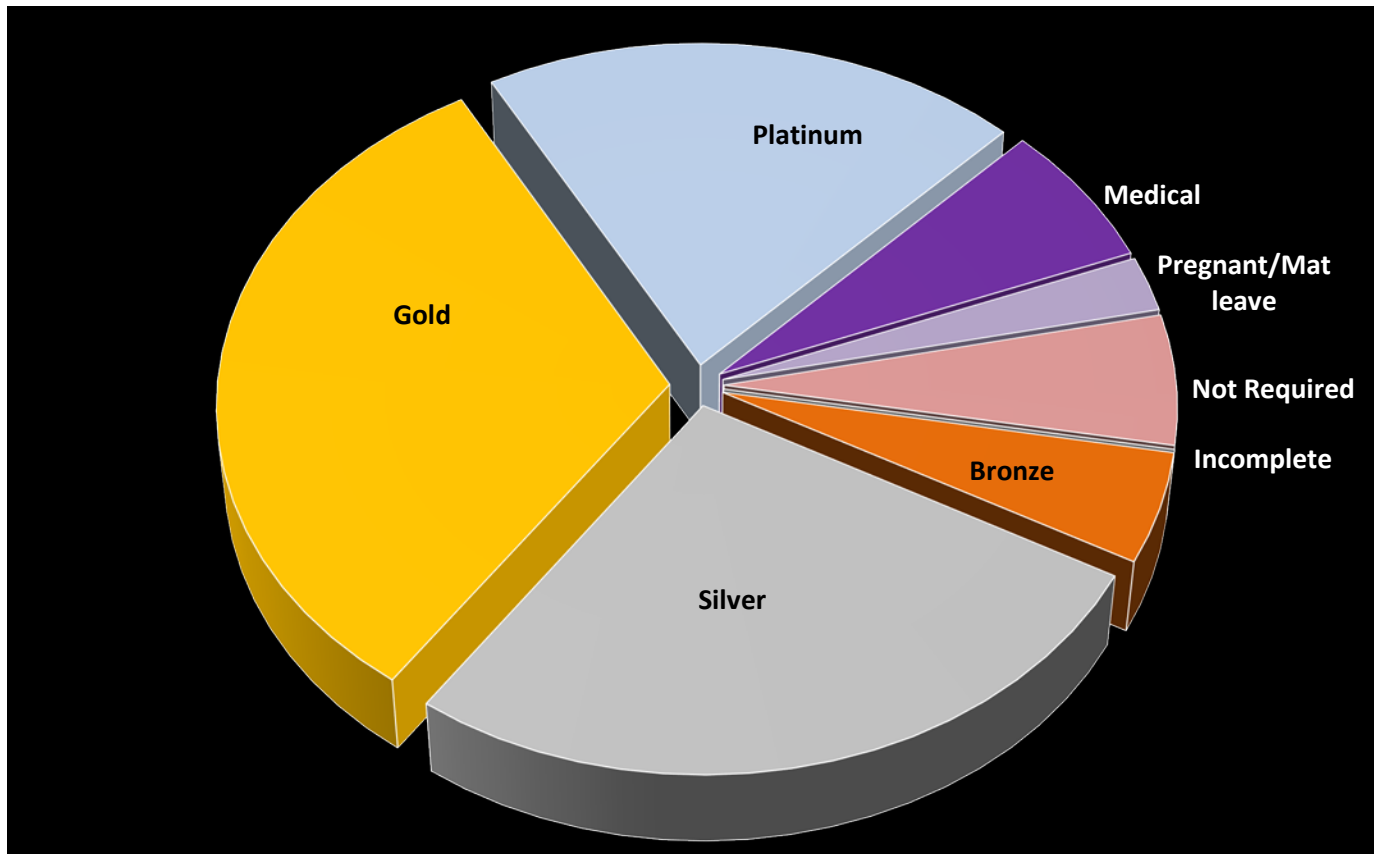

PSP STAFF FITNESS GRAPHICS- GRAPHICS EMPLOYÉS CONDITIONNEMENT PHYSIQUE PSP

Average of all PSP staff (82, 333 = SILVER)- Moyenne de tous les employés PSP (82.333= Argent)

All Bases/ Wings- Toutes les Bases/Escadres

Incentive – Programme d'encouragement

All Breakdown- Descriptif

COUNT- Descriptif	
Bronze	16
Silver	84
Gold	100
Platinum	64
Medical	21
Pregnant/Mat leave	8
Not Required	19
Incomplete	0
Missing WC	0
Missing Age	0
<Bronze no Excuse	2