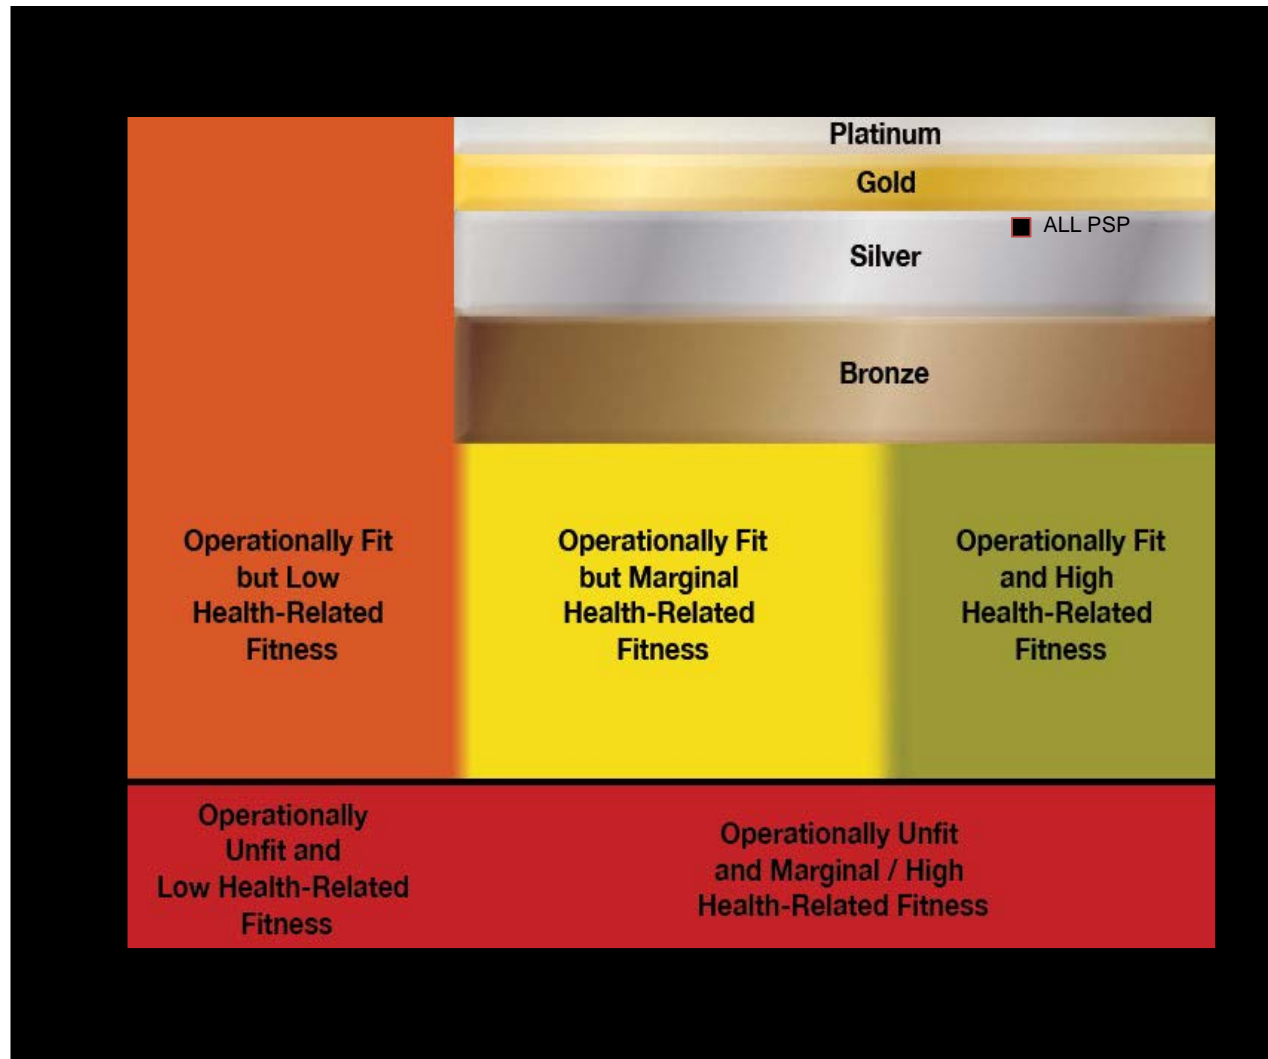

PSP STAFF FITNESS GRAPHICS- GRAPHICS EMPLOYÉS CONDITIONNEMENT PHYSIQUE PSP

Average of all PSP staff (82, 333 = SILVER)- Moyenne de tous les employés PSP (82.333= Argent)

All Bases/ Wings- Toutes les Bases/Escadres

Incentive – Programme d'encouragement

All Breakdown- Descriptif

COUNT- Descriptif	
Bronze	16
Silver	84
Gold	100
Platinum	64
Medical	21
Pregnant/Mat leave	8
Not Required	19
Incomplete	0
Missing WC	0
Missing Age	0
<Bronze no Excuse	2