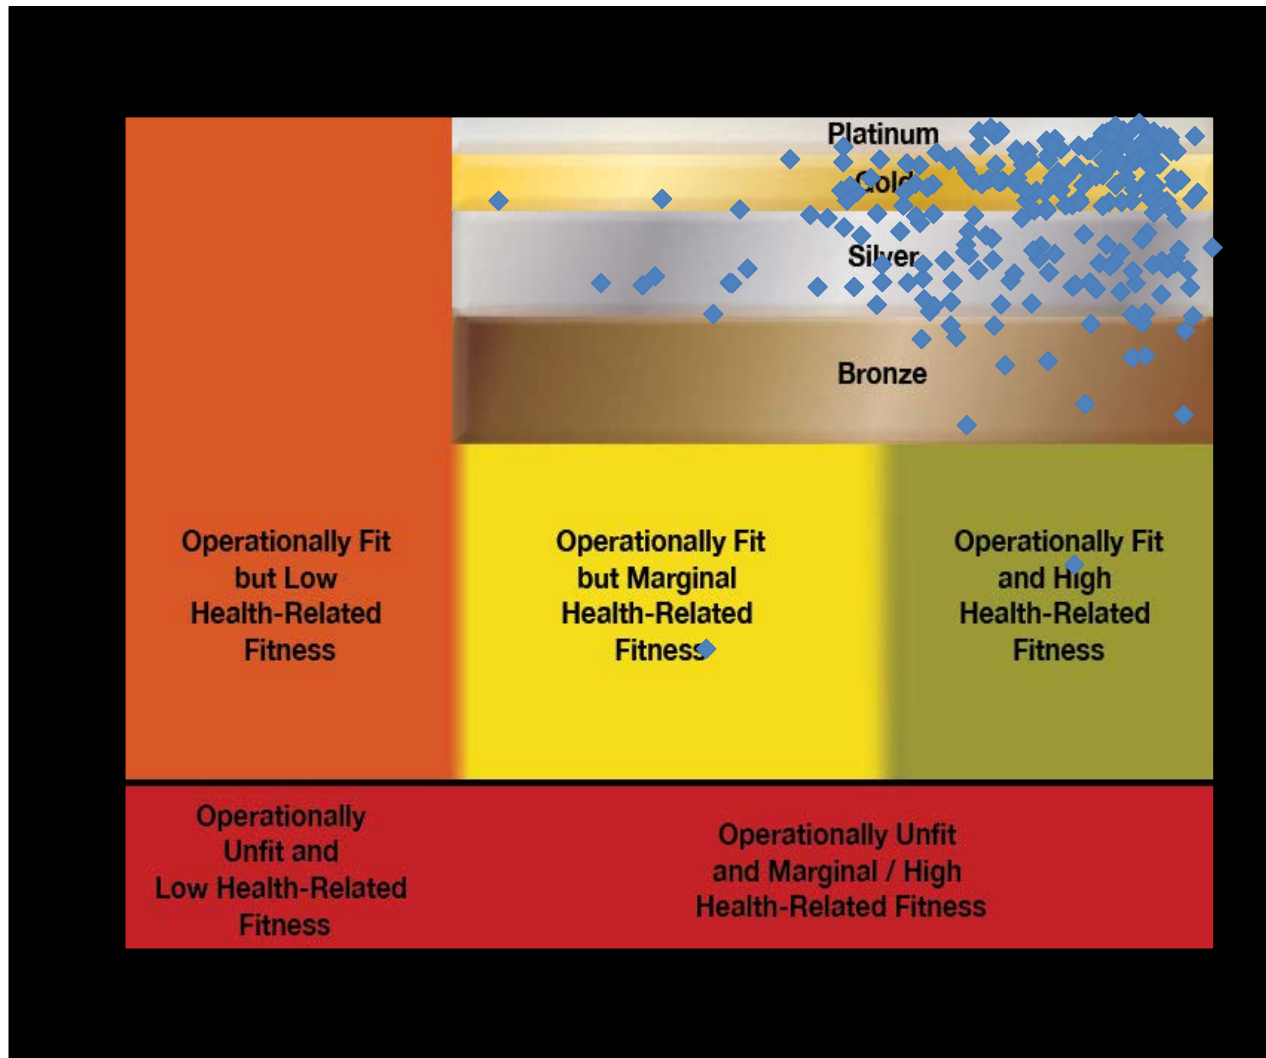

PSP STAFF FITNESS GRAPHICS- GRAPHICS EMPLOYÉS CONDITIONNEMENT PHYSIQUE PSP

Average of all PSP staff (82, 333 = SILVER)- Moyenne de tous les employés PSP (82.333= Argent)

All Bases/ Wings- Toutes les Bases/Escadres

Incentive – Programme d'encouragement

All Breakdown- Descriptif

COUNT- Descriptif	
Bronze	16
Silver	84
Gold	100
Platinum	64
Medical	21
Pregnant/Mat leave	8
Not Required	19
Incomplete	0
Missing WC	0
Missing Age	0
<Bronze no Excuse	2